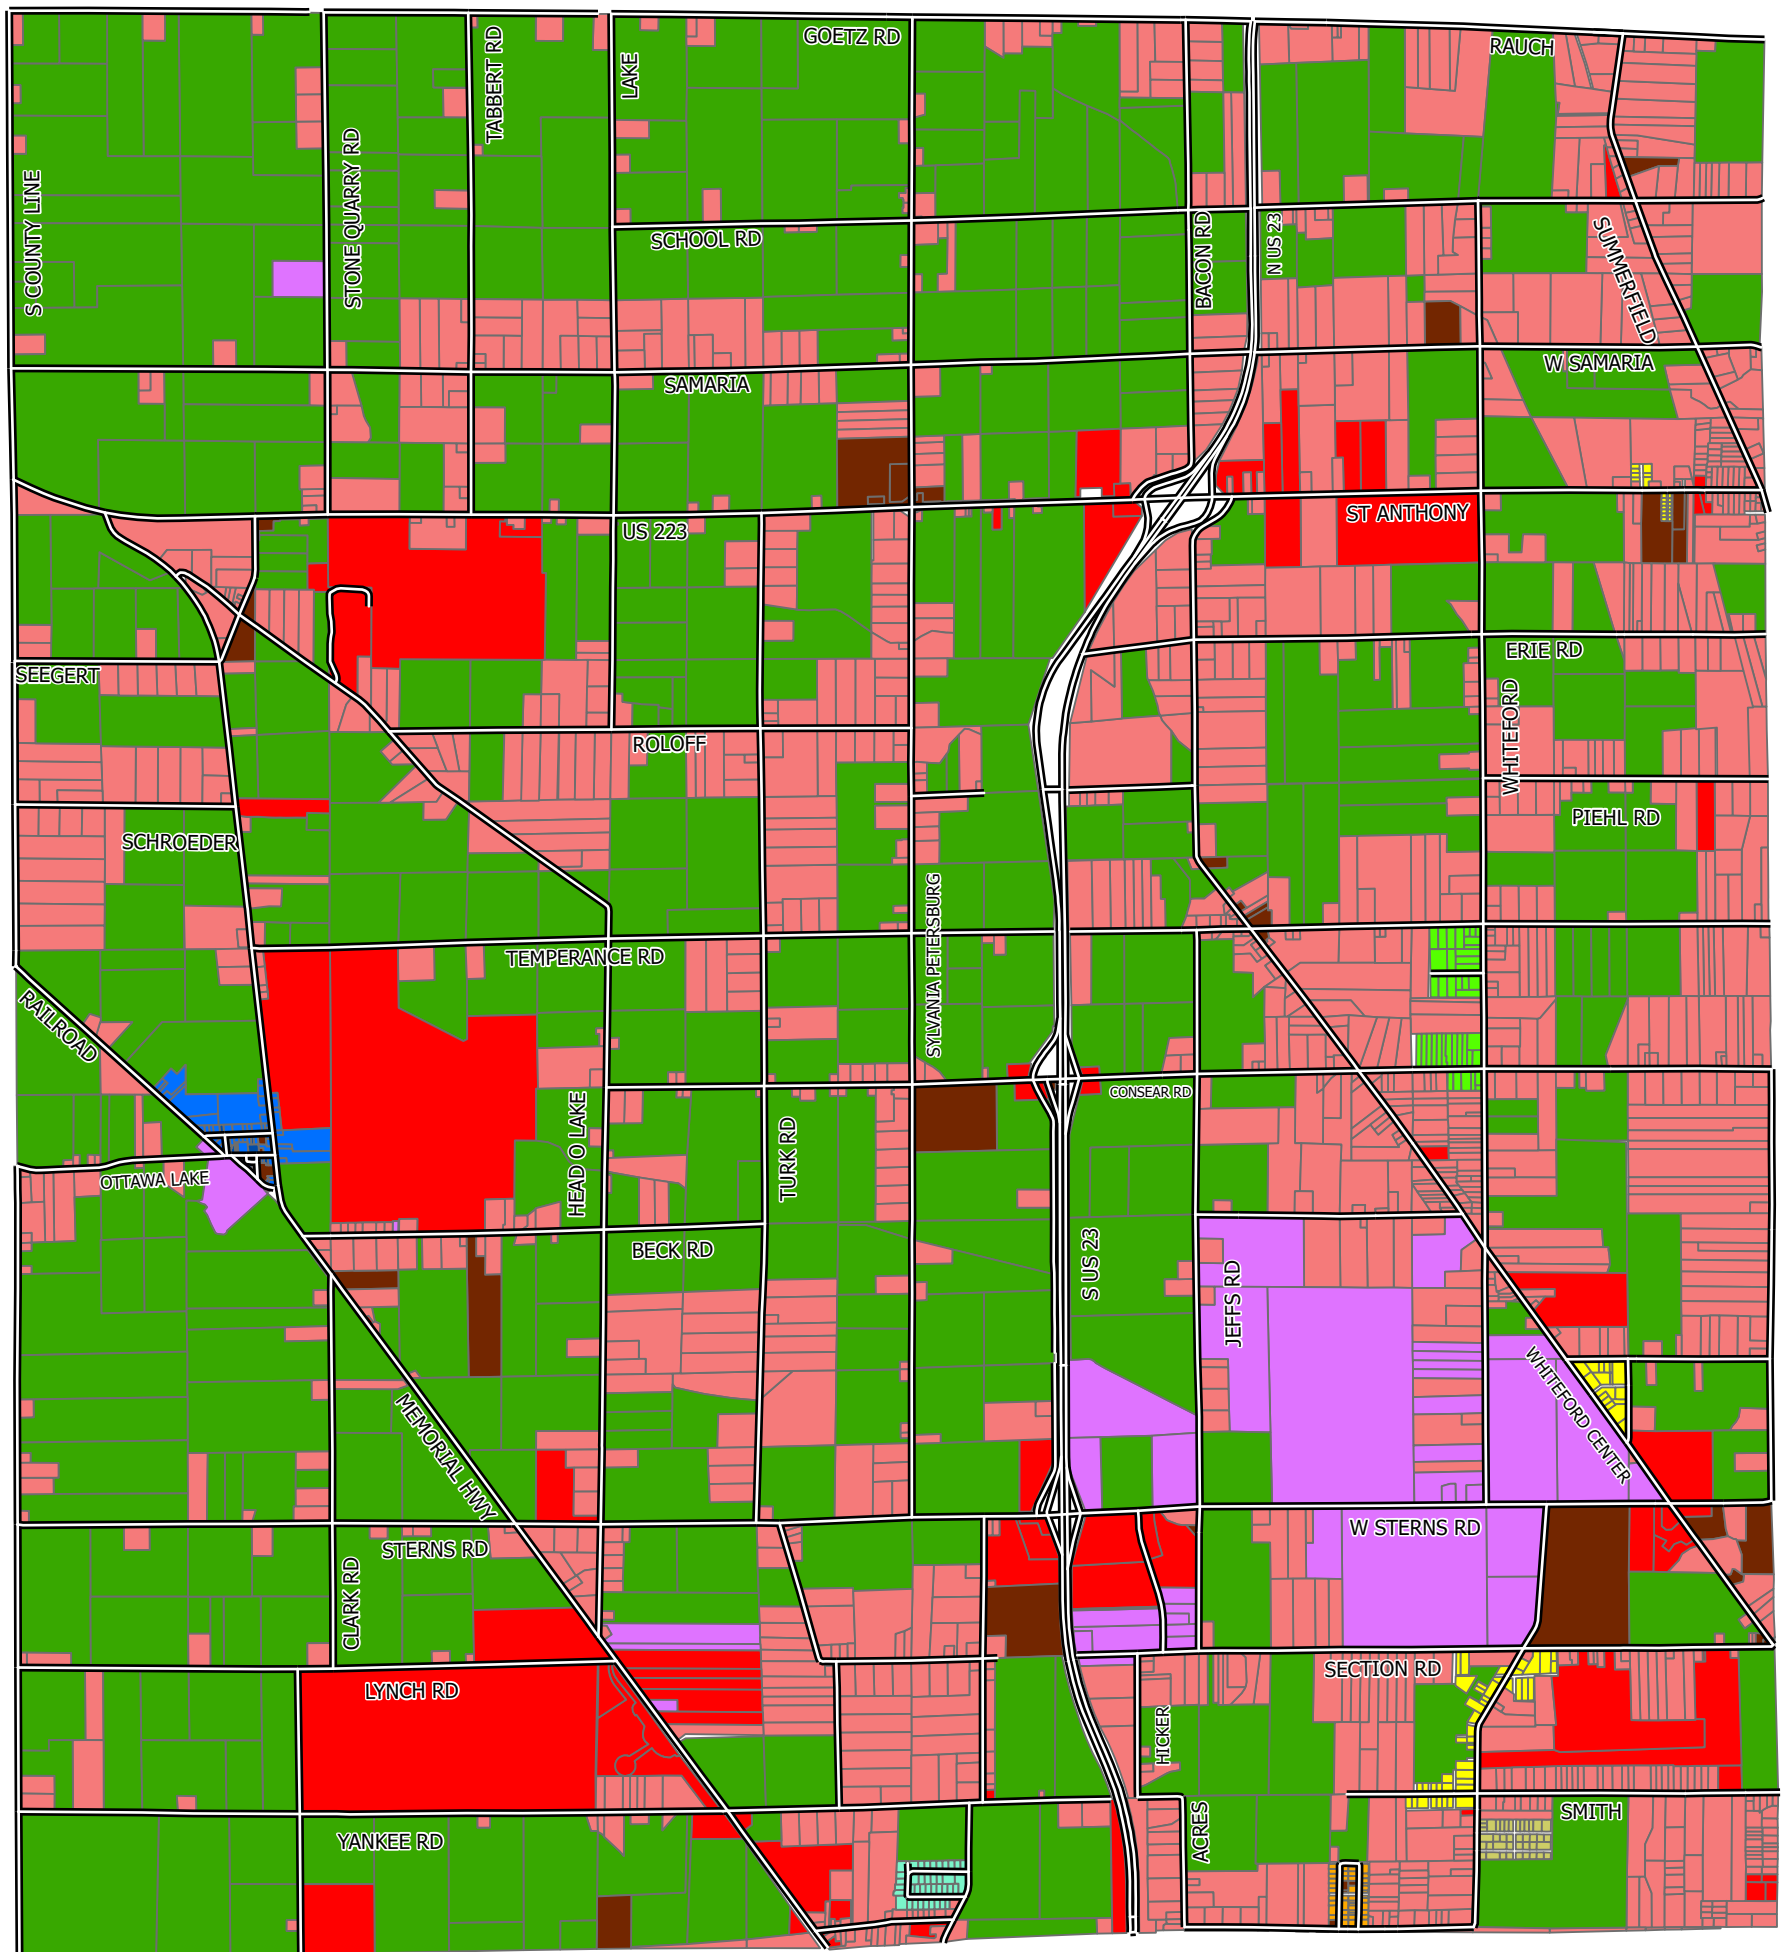

Whiteford Township 2022 ECF Map

- | | |
|--|---|
| AGRICULTURAL PROPERTIES | OTTAWA LAKE RESIDENTIAL |
| COMMERCIAL | OTTAWA HEIGHTS |
| EXEMPT PROPERTIES | OUTLYING PLATTED RESIDENTIAL |
| INDUSTRIAL | RESIDENTIAL M&BS |
| OTTAWA LAKE COMMERCIALS | WHITEFORD GARDENS |
| ORCHARD GROVE | WOLVERINE GARDENS |