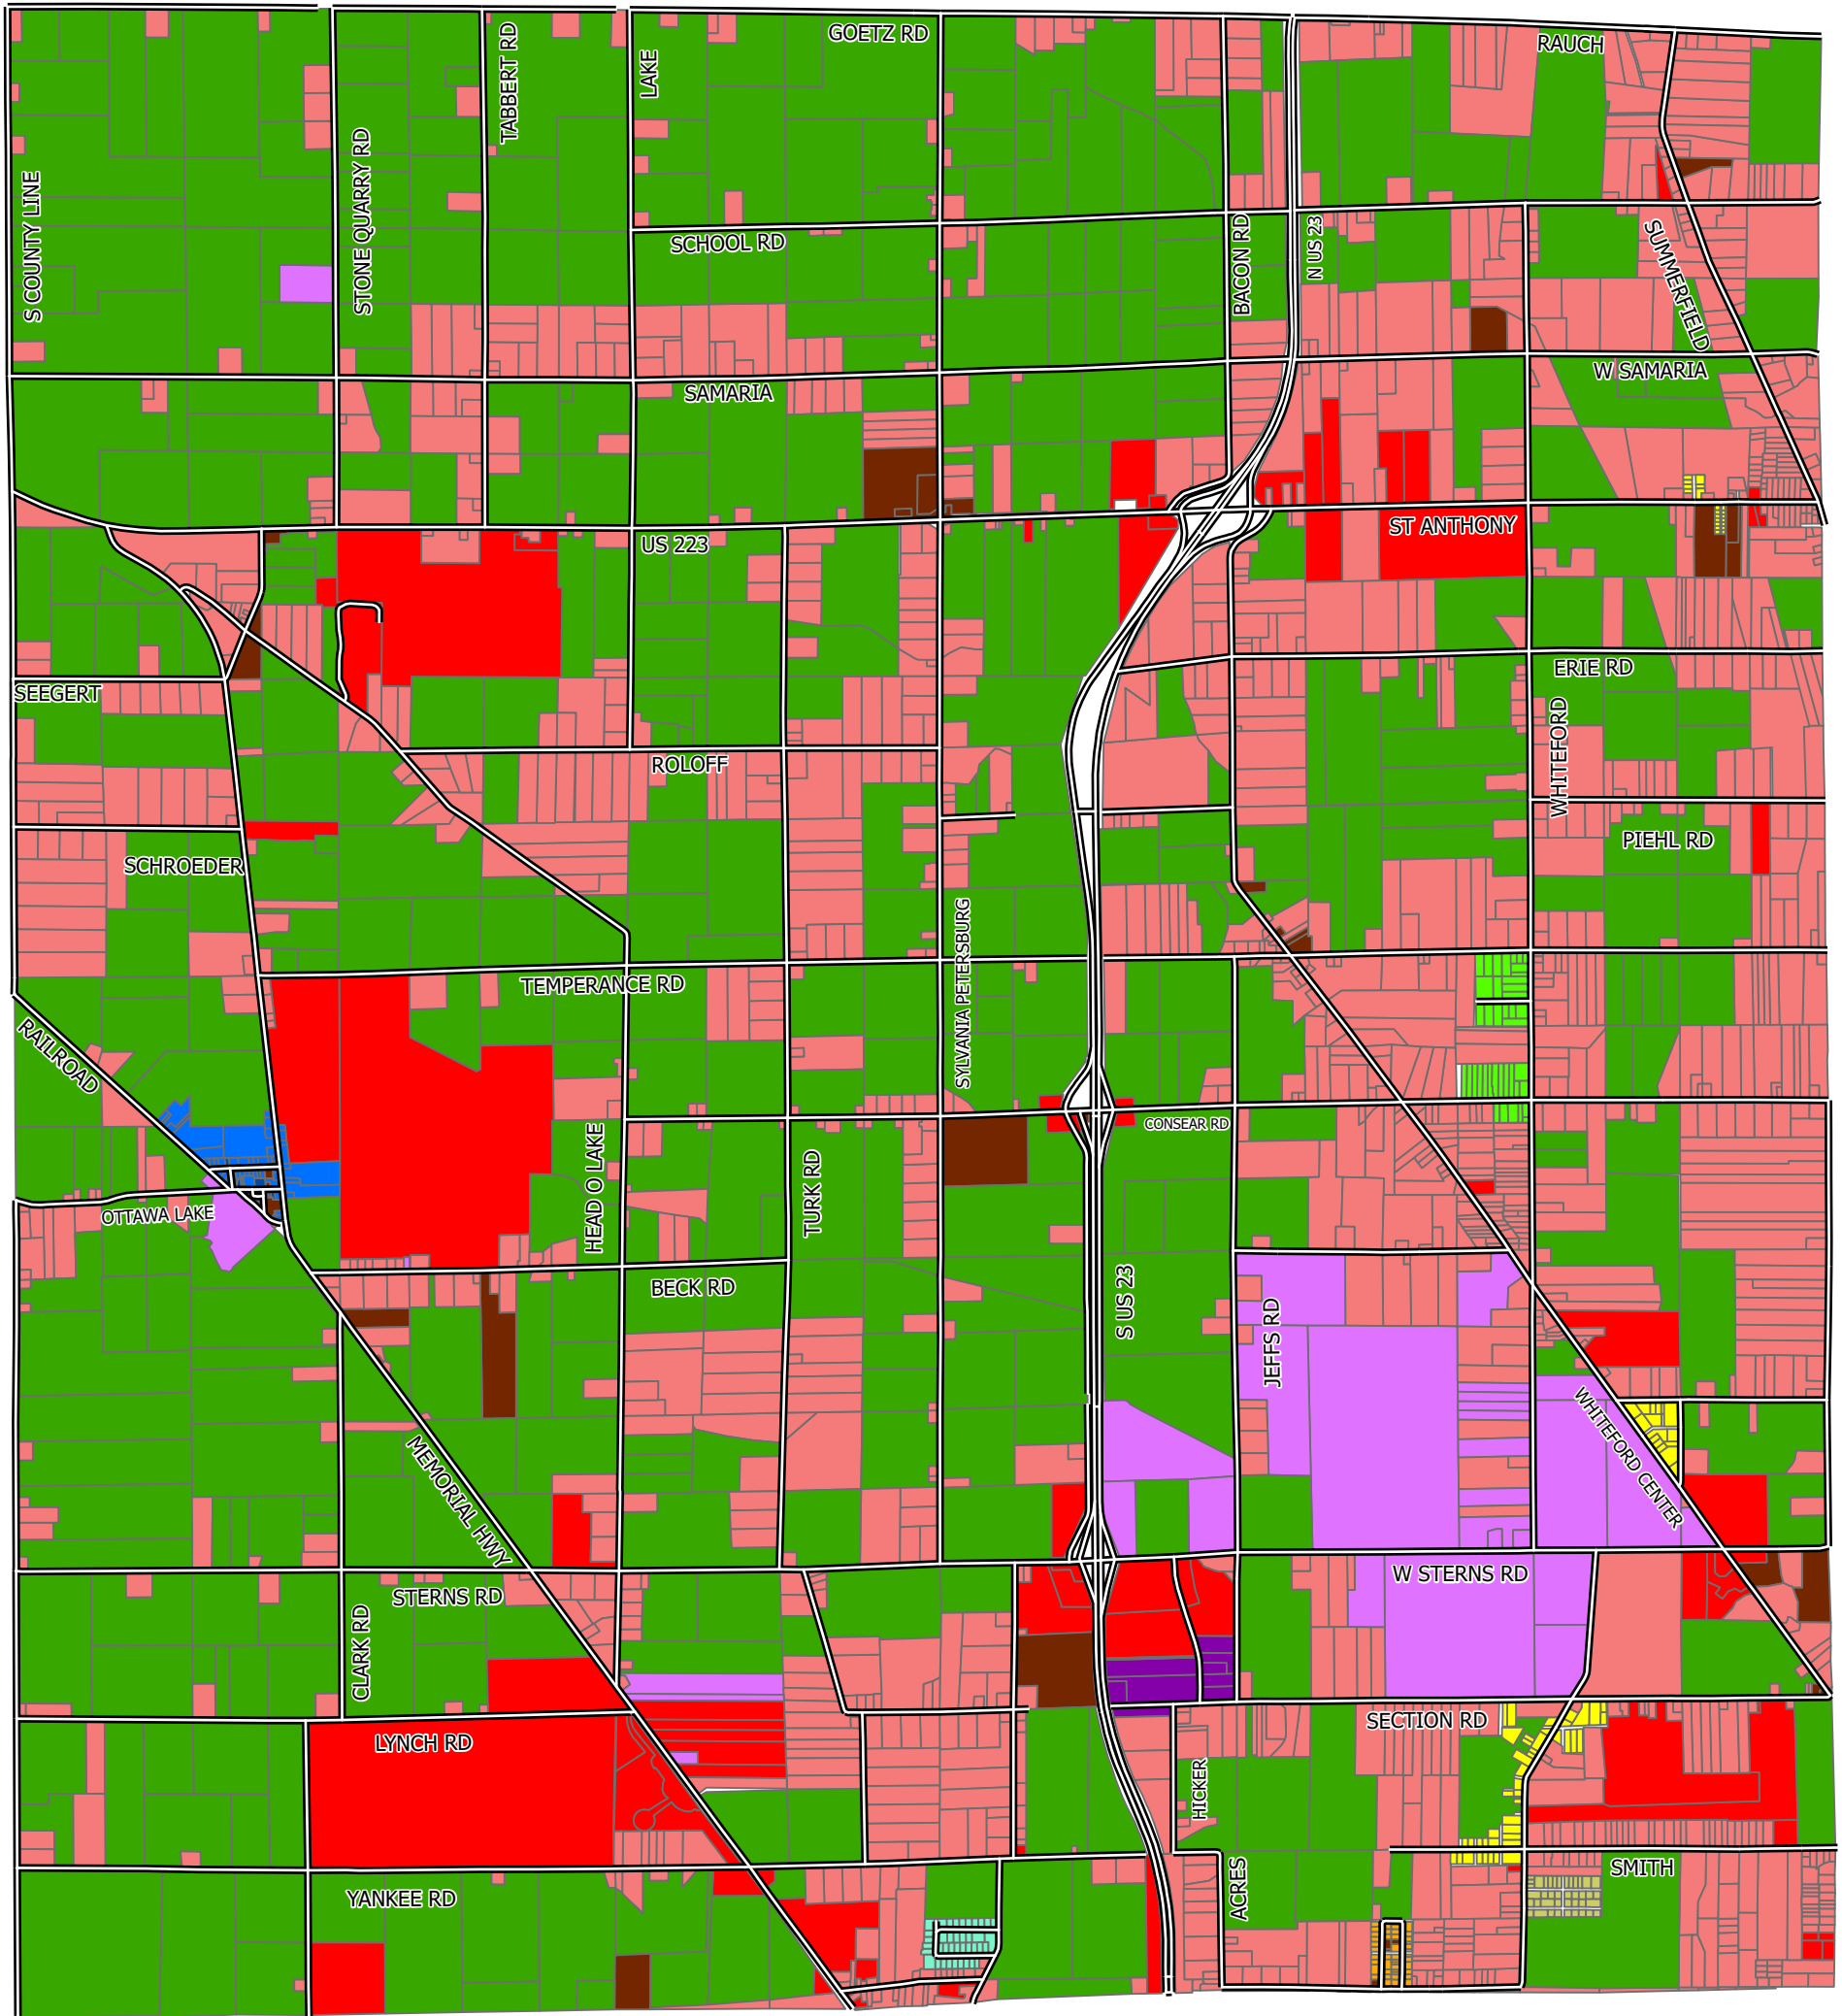

Whiteford Township 2022 Land Code Map

- | | | |
|---|---|---|
|  AGRICULTURAL |  OTTAWA LAKE RES |  RESIDENTIAL M&BS |
|  COMMERCIAL |  OTTAWA LAKE COMMERCIALS |  WHITEFORD GARDENS |
|  EXEMPTS |  ORCHARD GROVE |  WOLVERINE GARDENS |
|  INDUSTRIAL SCHNIPKE/SECTION |  OTTAWA HEIGHTS | |
|  INDUSTRIAL LAND |  OUTLYING PLATTED RES | |