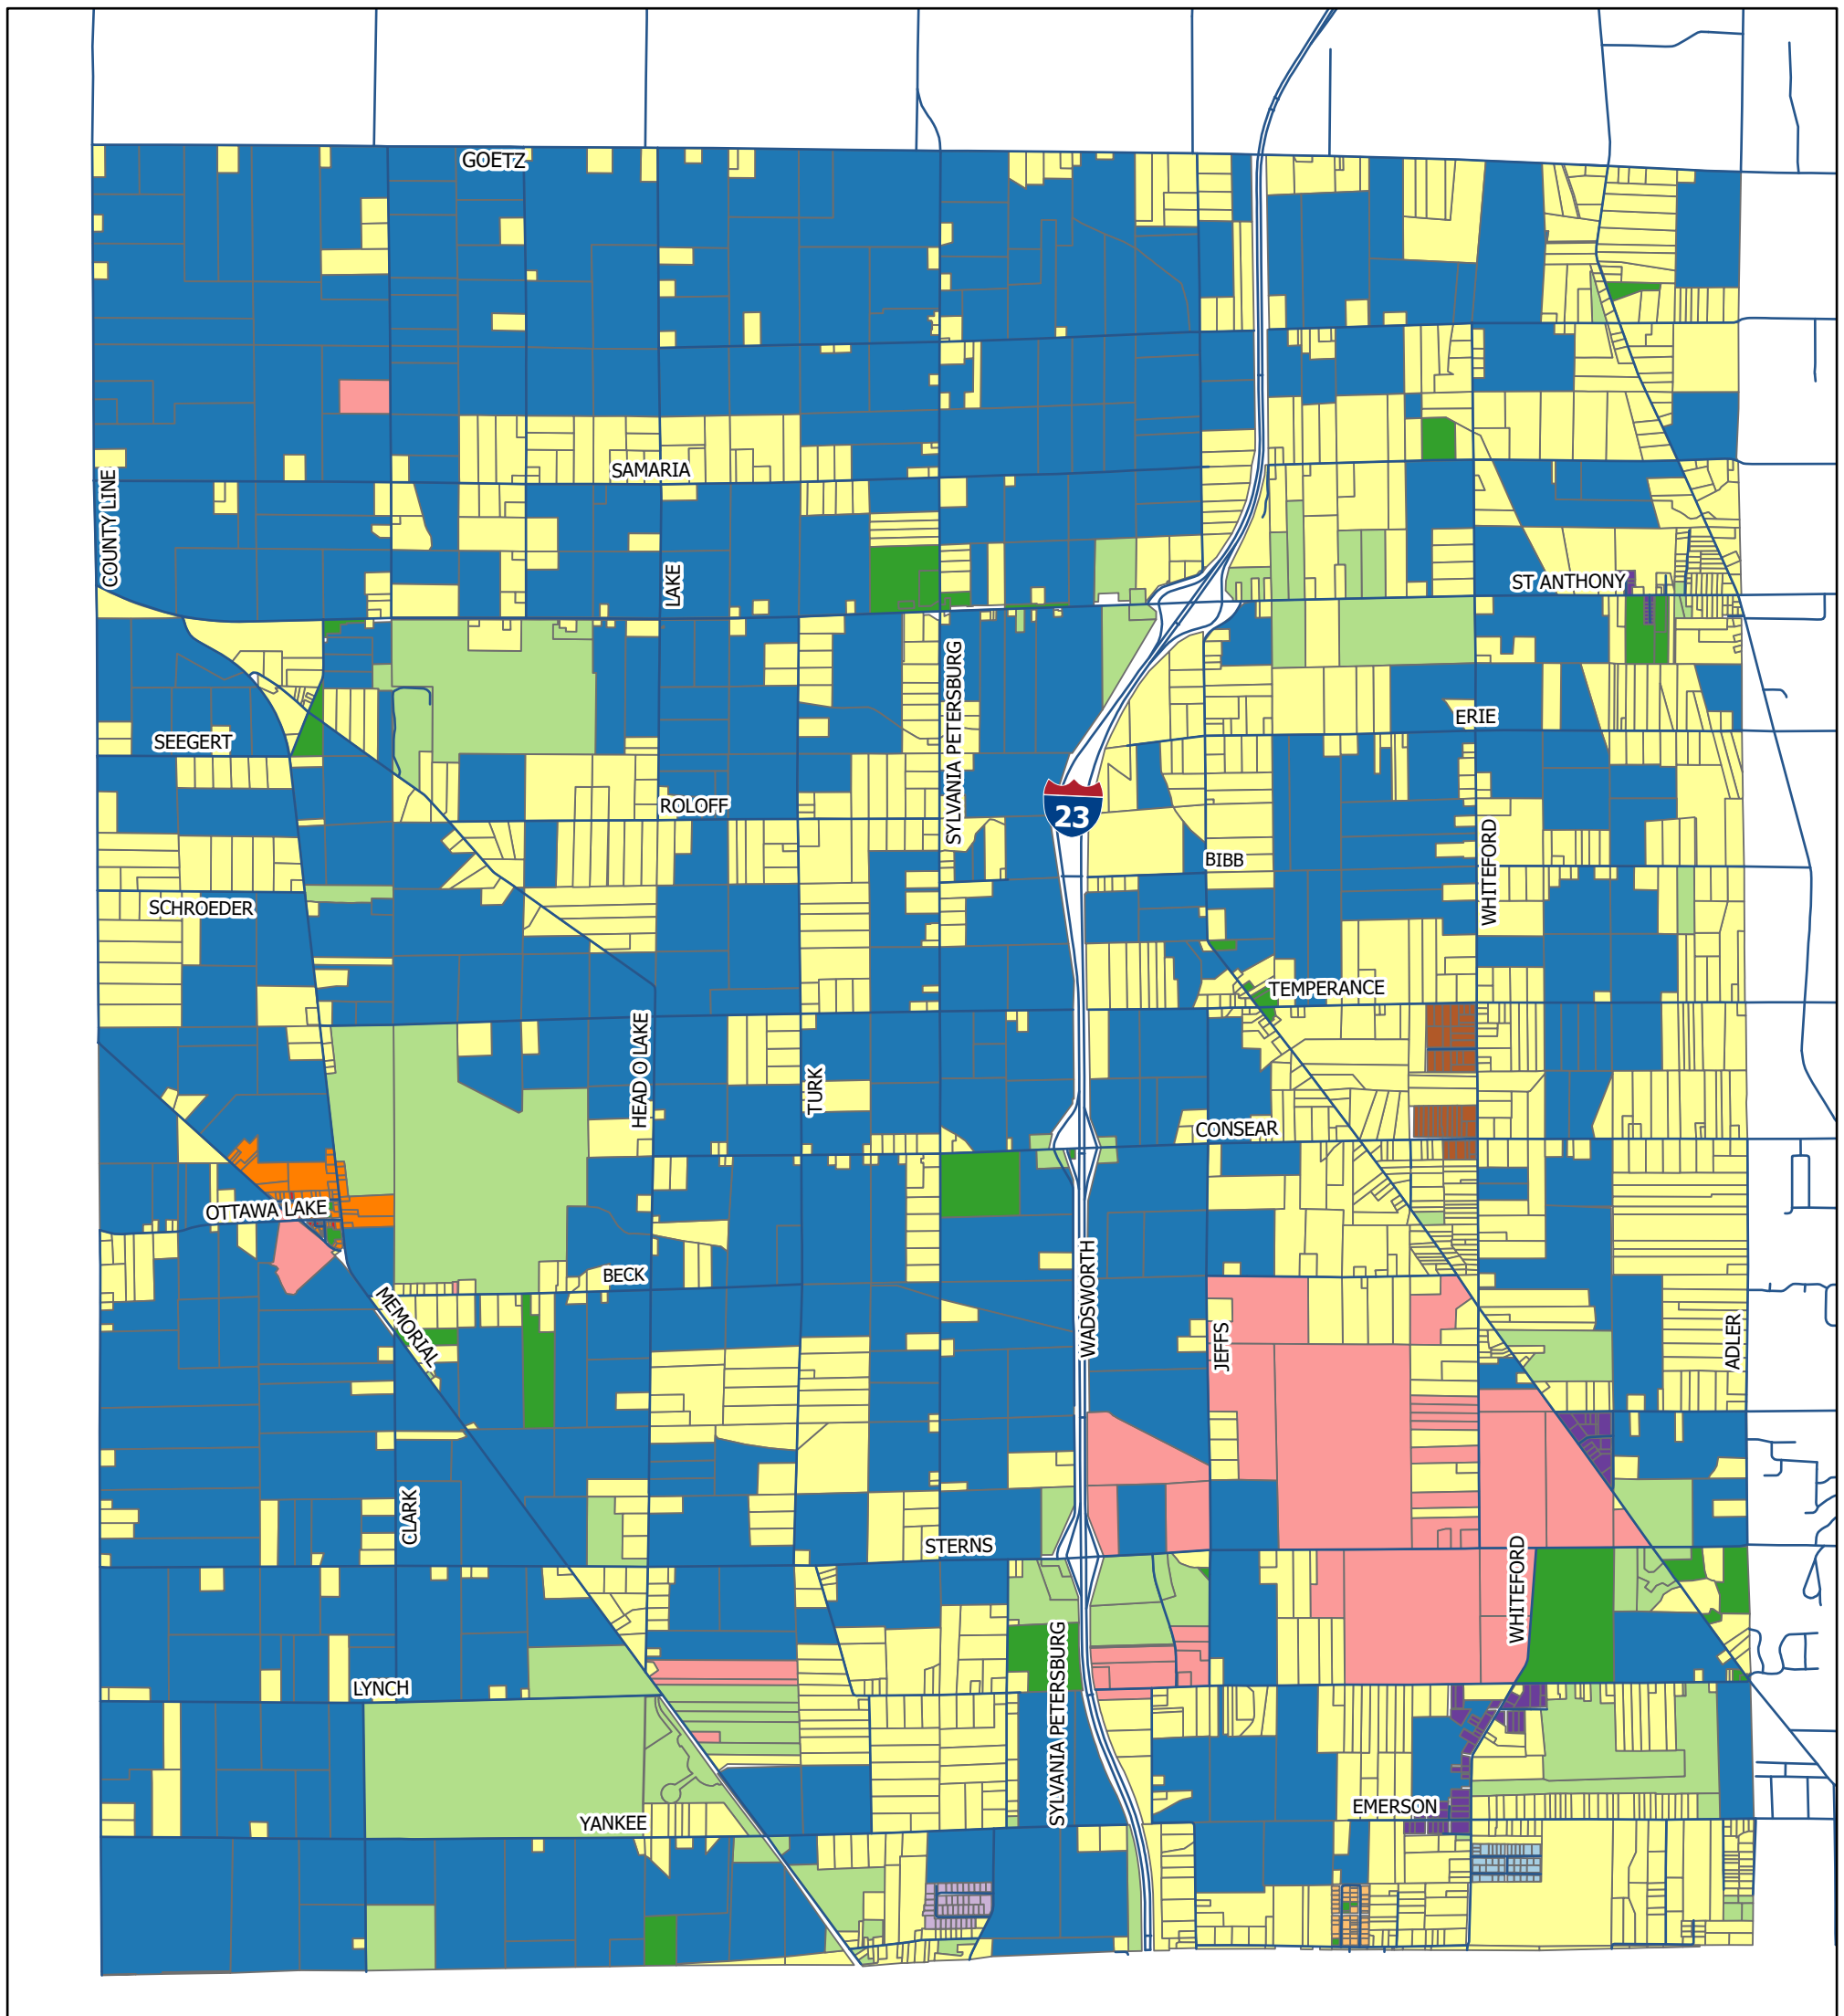

# Whiteford Township ECF Map 2023

ECF					
	Agricultural Properties		Ottawa Lake Commercials		Outlying Platted Residential
	Commercial		Orchard Grove		Residential M&Bs
	Exempt Properties		Ottawa Lake Res		Whiteford Gardens
	Industrial		Ottawa Heights		Wolverine Gardens