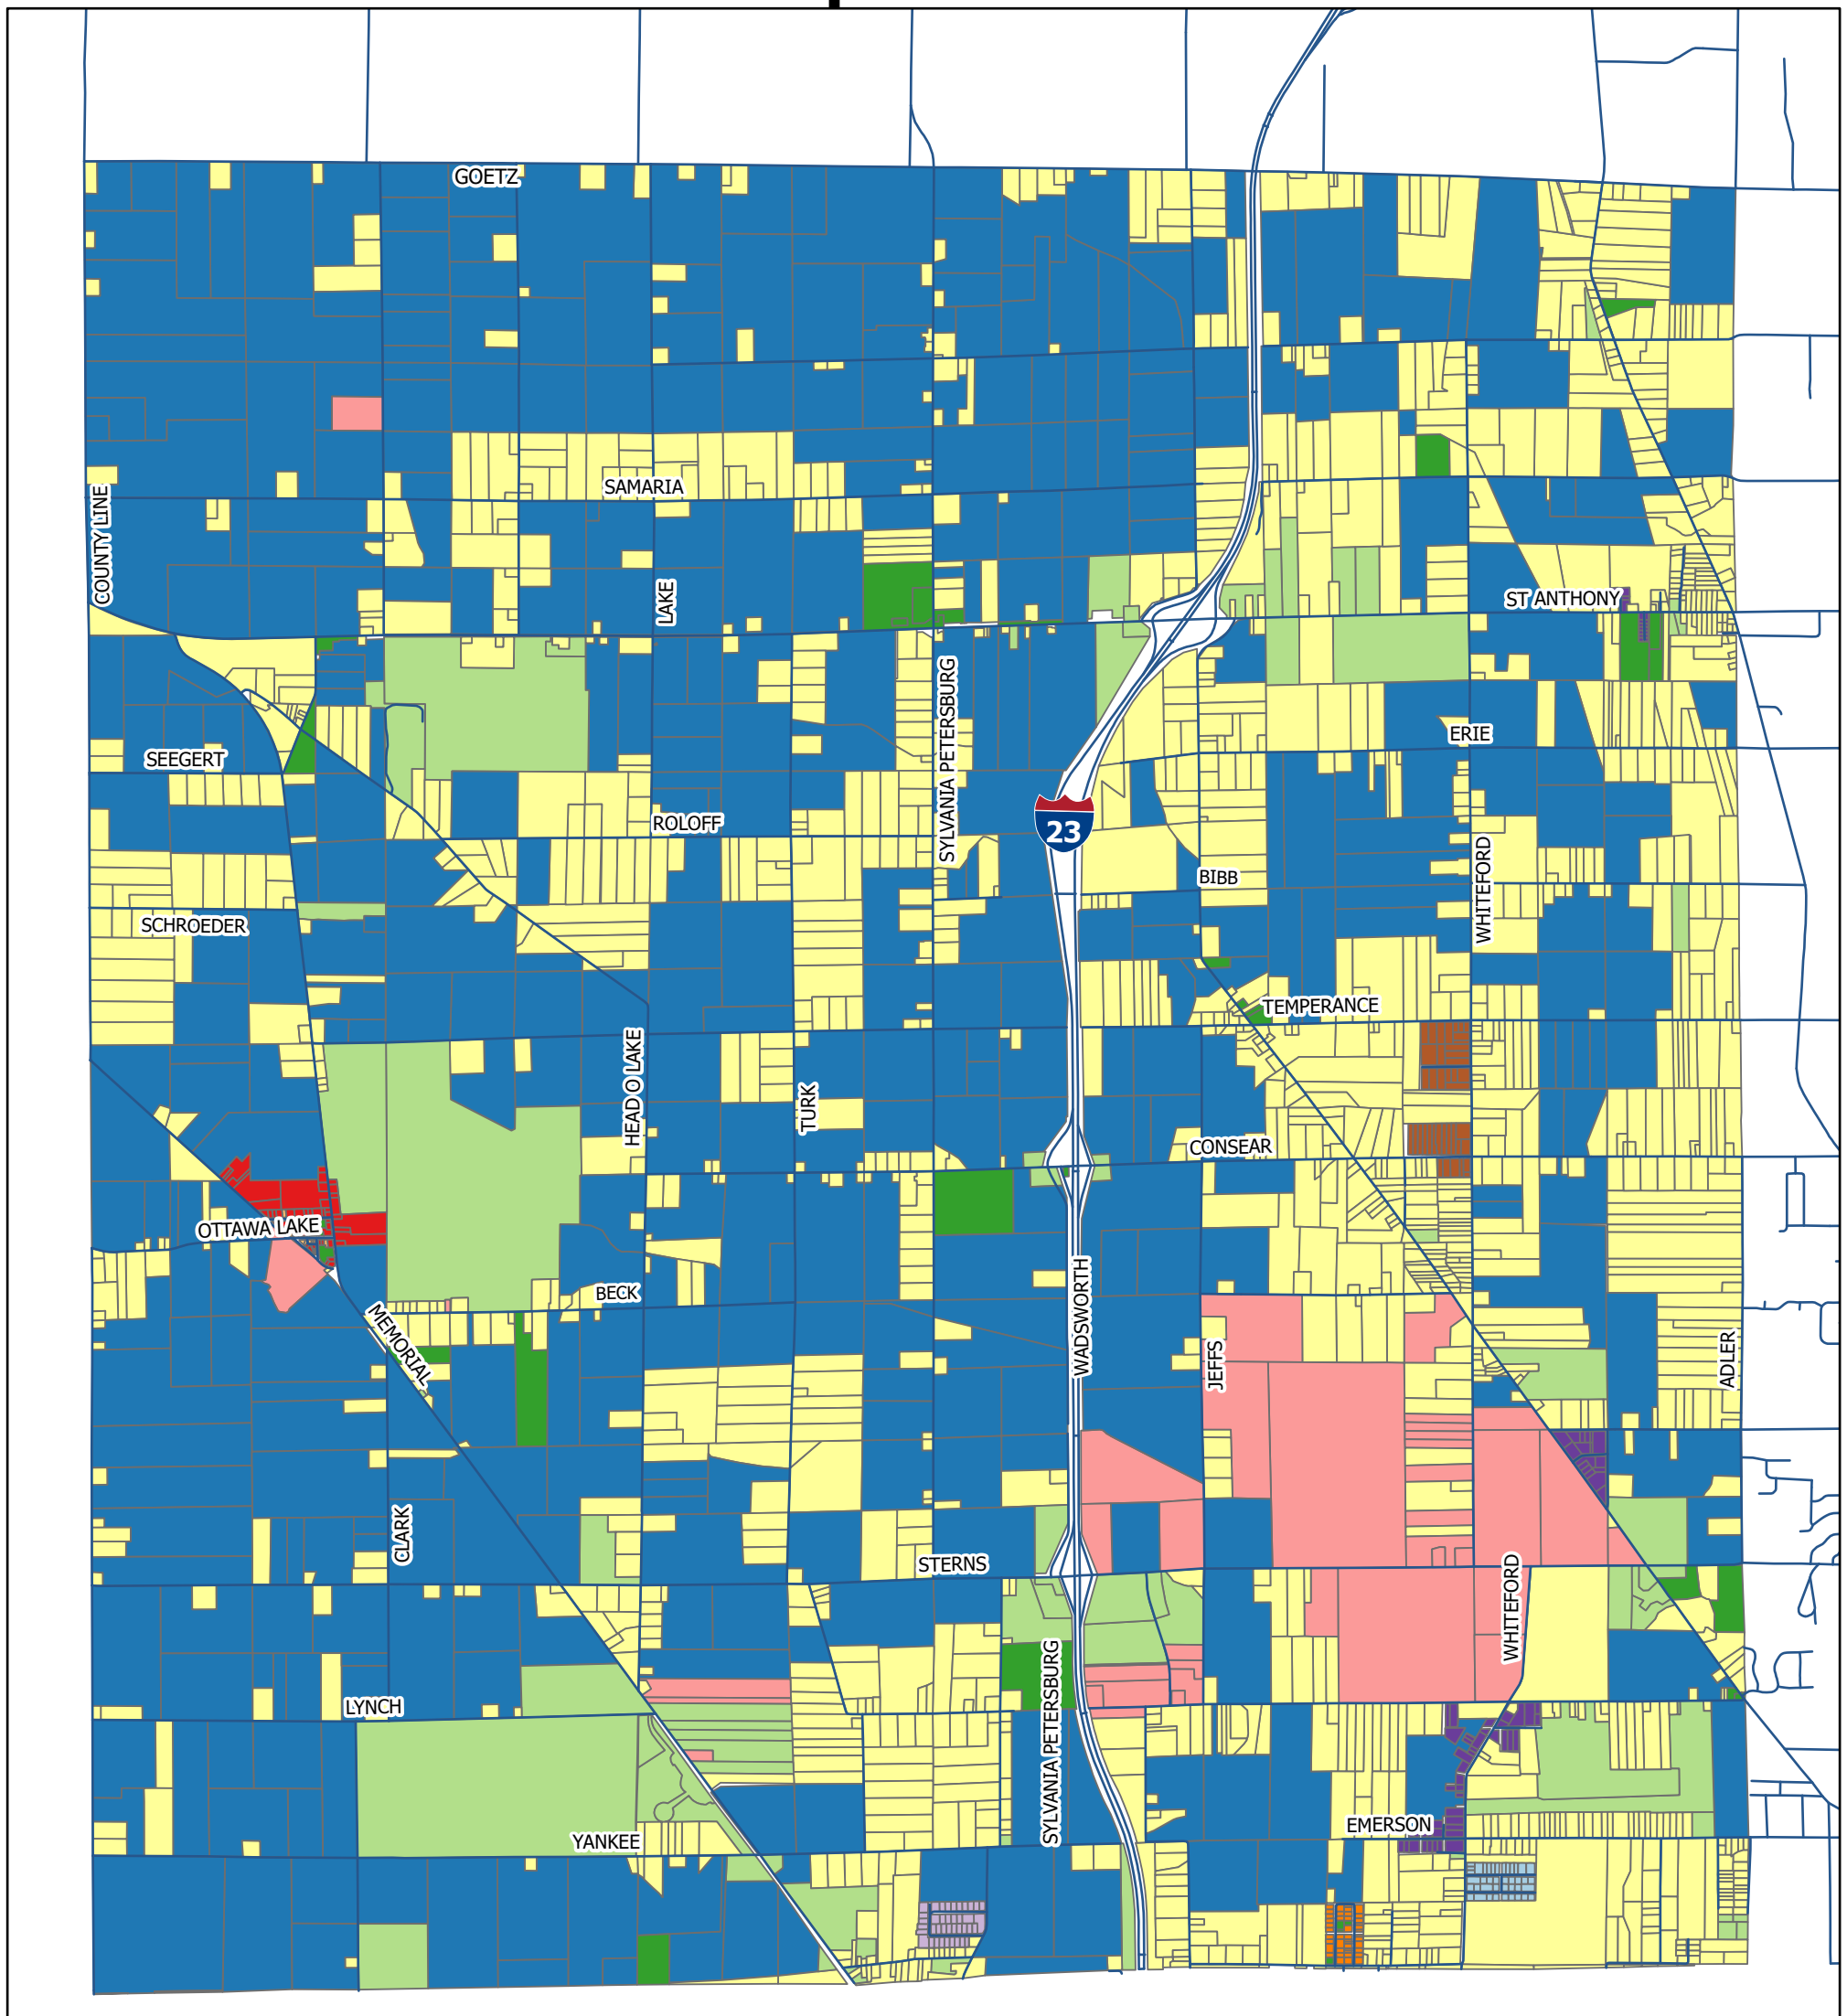

Whiteford Township Land Code Map 2023

LAND CODE					
	Agriclytural		Ottawa Lake Res		Outlying Platted Res
	Commercial		Ottawa Lake Commercials		Residential M&Bs
	Exempts		Orchard Grove		Whiteford Gardens
	Industrial Land		Ottawa Hills		Wolverine Gardens